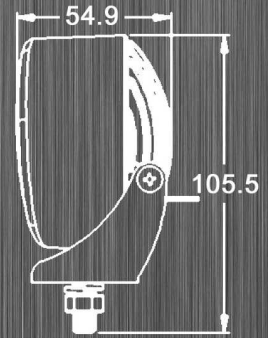

BT-412 LED DRL

- Alum. die-cast housing
- High power LED
- Polycarbonate lens
- Universal bracket
- ECE R87 & SAE J575 approved
- 9~32 operating voltage

LED

9~32
V

Clear
Lens

SAE
&
ECE