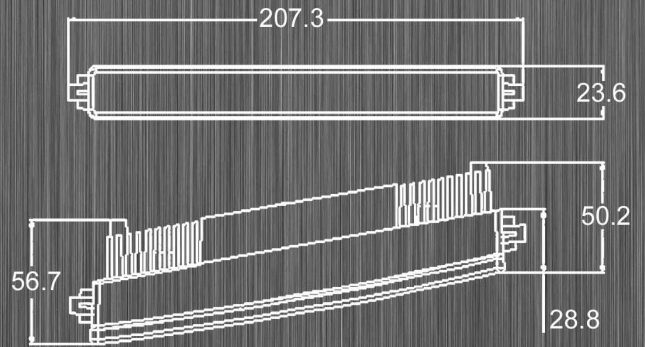

BT-413 LED DRL

- Alum. die-cast housing
- High power LED
- Polycarbonate lens
- Universal bracket
- ECE R87 & SAE J575 approved
- 9~32 operating voltage

LED

9~32
V

Clear
Lens

SAE
&
ECE